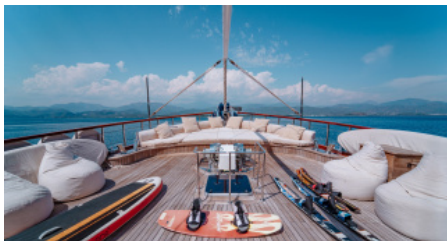

[More photos](#)

ENQUIRE NOW

+44 20 45 773 007
+33 749 41 21 53
+971 555 129 065
info@yachthunter.com
yachthunter.com

Scan the QR code for more information