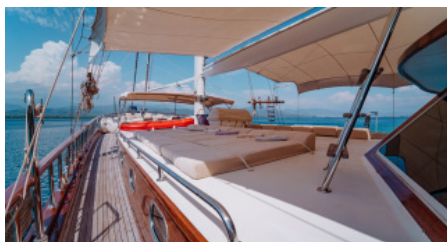

[More photos](#)

ENQUIRE NOW

+44 20 45 773 007
+33 749 41 21 53
+971 555 129 065
info@yachthunter.com
yachthunter.com

Scan the QR code for more information