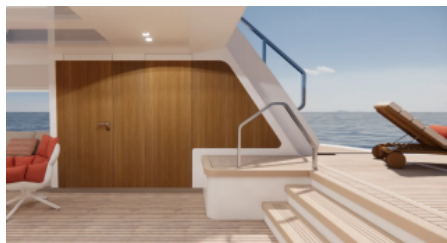

[More photos](#)

ENQUIRE NOW

+44 20 45 773 007
+33 749 41 21 53
+971 555 129 065
info@yachthunter.com
yachthunter.com

Scan the QR code for more information