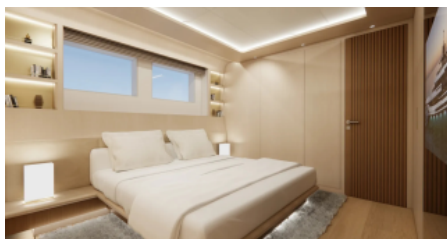

[More photos](#)

ENQUIRE NOW

+44 20 45 773 007
+33 749 41 21 53
+971 555 129 065
info@yachthunter.com
yachthunter.com

Scan the QR code for more information