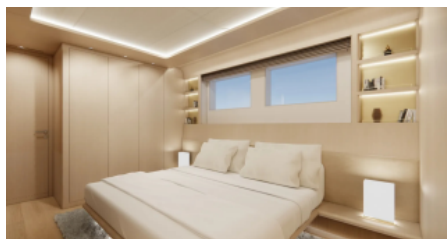

[More photos](#)

ENQUIRE NOW

+44 20 45 773 007
+33 749 41 21 53
+971 555 129 065
info@yachthunter.com
yachthunter.com

Scan the QR code for more information