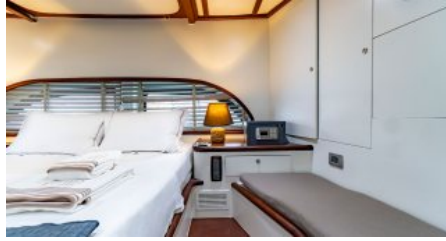

[More photos](#)

ENQUIRE NOW

+44 20 45 773 007
+1 646 905 0707
+33 749 41 21 53
+971 58 916 7360

info@yachthunter.com
yachthunter.com

Scan the QR code for more information