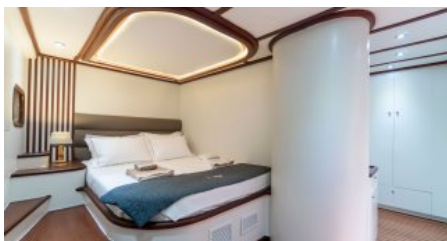

[More photos](#)

ENQUIRE NOW

+44 20 45 773 007
+1 646 905 0707
+33 749 41 21 53
+33 749 41 21 53

info@yachthunter.com
yachthunter.com

Scan the QR code for more information