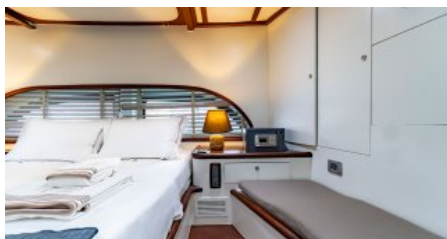

[More photos](#)

ENQUIRE NOW

+44 20 45 773 007
+1 646 905 0707
+33 749 41 21 53
+33 749 41 21 53

info@yachthunter.com
yachthunter.com

Scan the QR code for more information