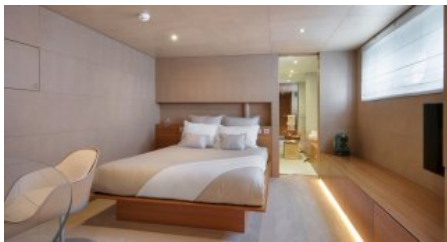

[More photos](#)

ENQUIRE NOW

+44 20 45 773 007
+33 749 41 21 53
+971 555 129 065
info@yachthunter.com
yachthunter.com

Scan the QR code for more information