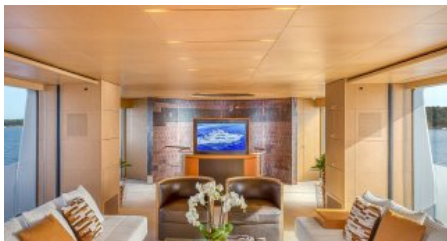

[More photos](#)

ENQUIRE NOW

+44 20 45 773 007
+33 749 41 21 53
+971 555 129 065
info@yachthunter.com
yachthunter.com

Scan the QR code for more information