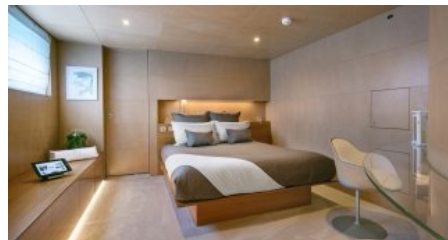

[More photos](#)

ENQUIRE NOW

+44 20 45 773 007
+33 749 41 21 53
+971 555 129 065
info@yachthunter.com
yachthunter.com

Scan the QR code for more information