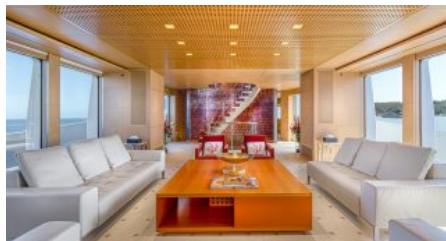

[More photos](#)

ENQUIRE NOW

+44 20 45 773 007
+33 749 41 21 53
+971 555 129 065
info@yachthunter.com
yachthunter.com

Scan the QR code for more information