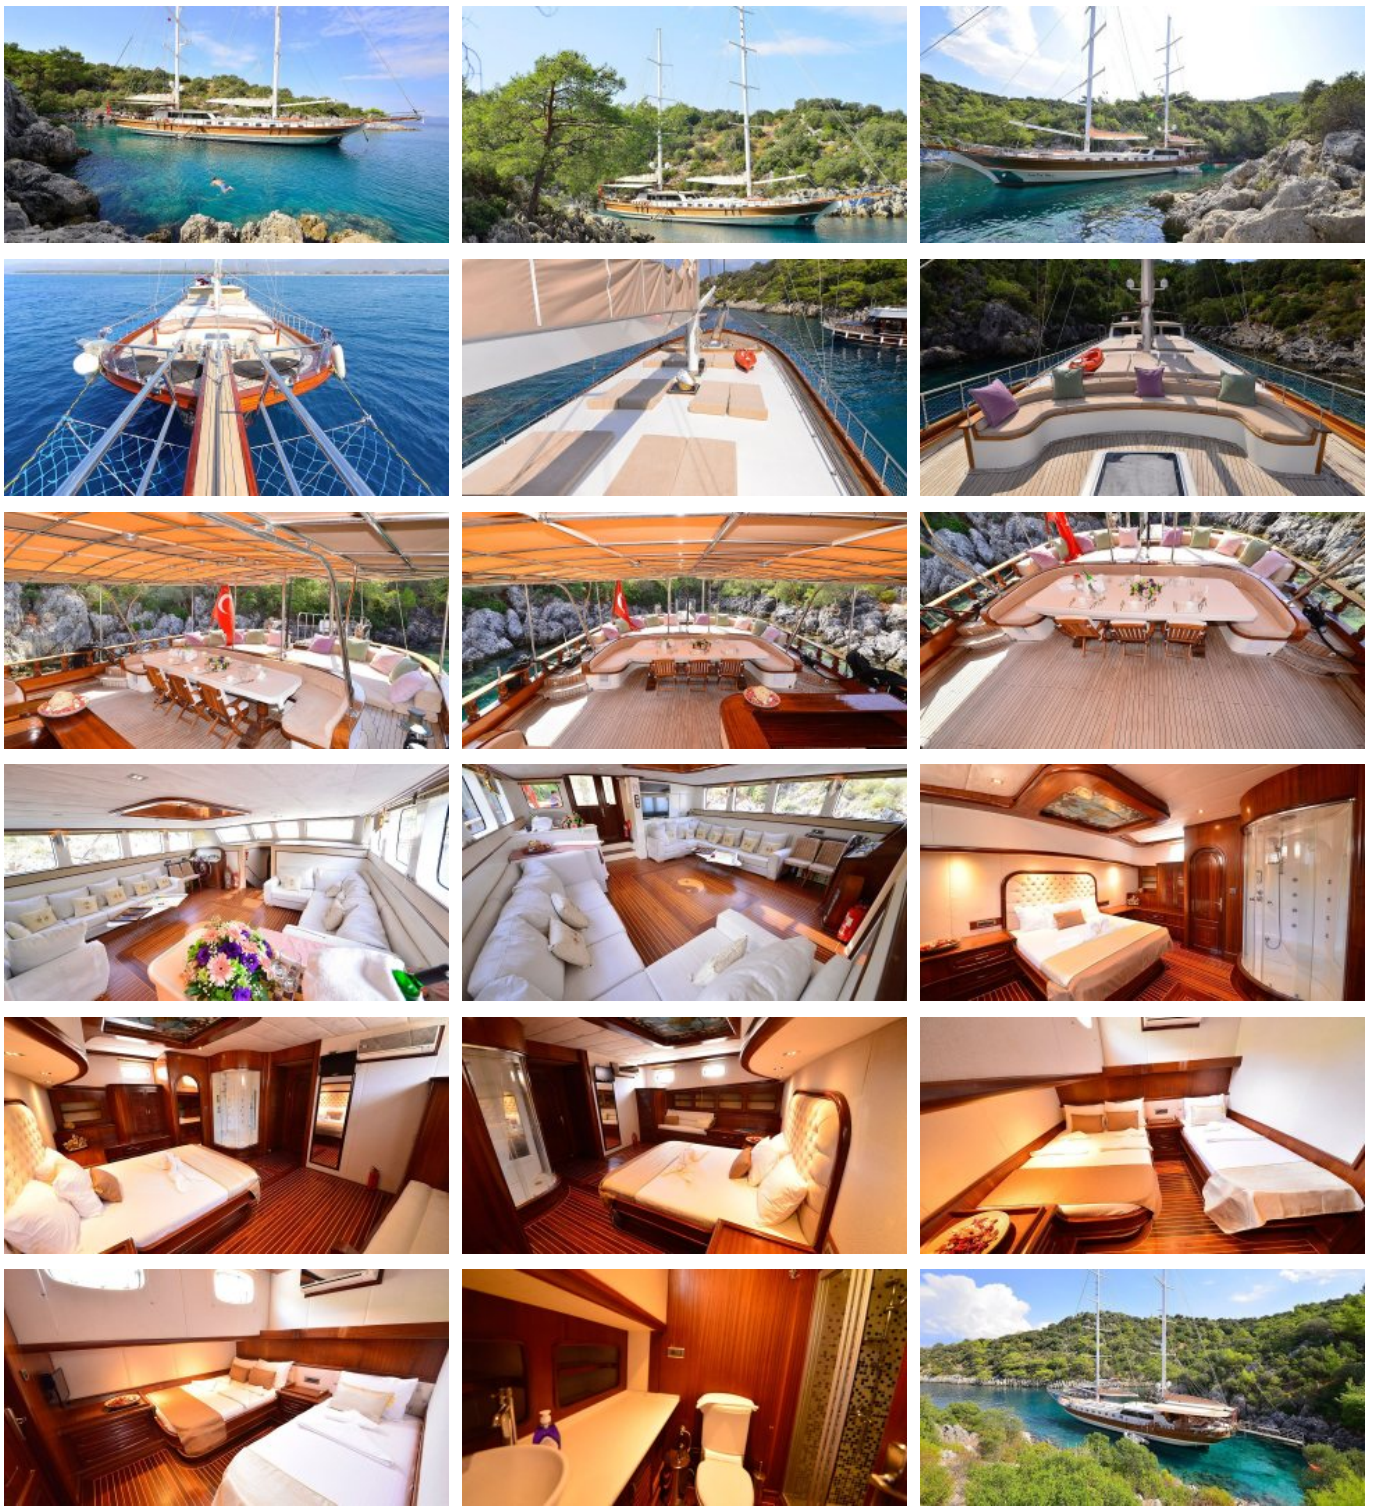

[More photos](#)

ENQUIRE NOW

+44 20 45 773 007
+1 646 905 0707
+33 749 41 21 53
+971 58 916 7360

info@yachthunter.com
yachthunter.com

Scan the QR code for more information