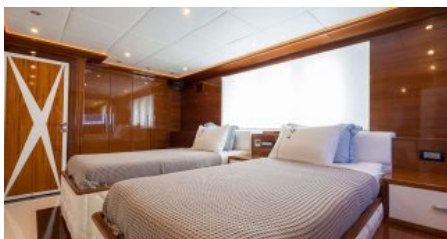

[More photos](#)

ENQUIRE NOW

+44 20 45 773 007
+1 646 905 0707
+33 749 41 21 53
+971 555 129 065

info@yachthunter.com
yachthunter.com

Scan the QR code for more information