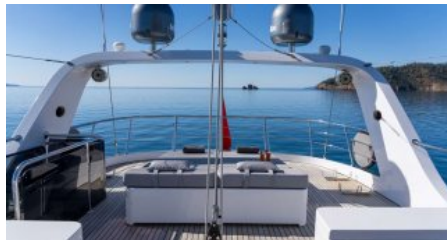

CRUISING SPEED
11,0 knots
MAXIMUM SPEED
13,0 knots

AMENITIES

Air Conditioning, Wi-Fi

TENDERS & TOYS

2 Tenders (1 service 15hp + 1 watersports 80hp); Jet ski, Seabob, Ringo, Banana, 2 SUP, Kayak, 1 Efoil.

[More photos](#)