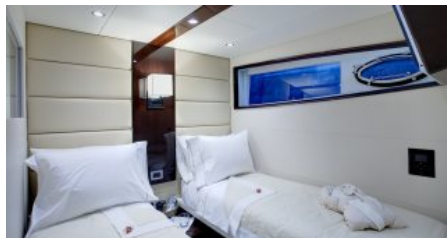

Air Conditioning, WiFi

TENDERS & TOYS1 x Capelli 7.7m 770WA with a Suzuki 250HP engine (tow tender) 2 x Wakeboard for both adults and children Water skies 2 x Kneeboard
Blow up ring Stand-up Paddle boards Tubes Snorkelling equipment