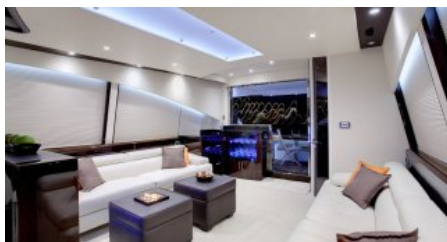

Air Conditioning, WiFi

TENDERS & TOYS1 x Capelli 7.7m 770WA with a Suzuki 250HP engine (tow tender) 2 x Wakeboard for both adults and children Water skies 2 x Kneeboard
Blow up ring Stand-up Paddle boards Tubes Snorkelling equipment