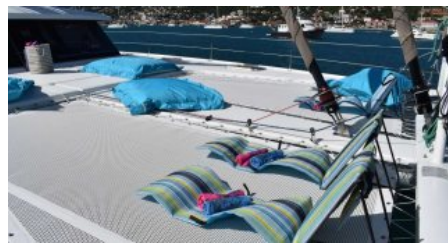

##### AMENITIES

Air Conditioning, WiFi  
TENDERS & TOYS

Charter yacht LIR has a range of extras and amenities including the following: ~&nbsp;Lir has a full range of water sports' equipment to enhance the guests' enjoyment: ~&nbsp;Caribe 4 meters with a Honda 50 hp ~Jobe wakeboard ~Jobe kneeboard ~Jobe set of waterskis ~Jobe Adult lifejackets ~Jobe Infant Lifejackets ~Jobe kickflip Inflatable tube for towing (2 seater) ~Jobe hydra inflatable tube for towing (solo rider) ~Inflatable platforms (both 4m x 1m, can be tied to make 2m x 4m or 8m x 1m as part of an obstacle course) ~Itiwit inflatable paddle boards (1x10' and 1x11') ~Masks and snorkel sets ~Sets of Cressie fins (4x S-M, 4x M-L, 4x L-XL) ~Aqua Lung BCDs (1x small and 3xmedium and 1xlarge) ~Oceanic BCD (M) ~Seaquest BCD (XS) ~Shorty wetsuits (1x XS, 1x M, 3x L 2x XL, 1x XXXL) ~5mm full scuba wetsuits - Aqualung (1x XS, 3x S, 4x M, 3x L) ~3mm full surf wetsuits - West (3x L) ~Dive tanks (6x aluminum 12L, 2x steel 12L, 1x Steel 15L) ~Regulator sets (4x Aqualung, 3x Scubapro) ~Emergency DAN O2 oxygen kits ~Hobie kayak (2 seater) ~Trampoline beanbags ~Lounge beanbags ~Trolling fishing rods (with Okuna multiplier reel) ~Spinning fishing rods (with Shimano and Penn single spool reels) ~Optional full bimini cover for the top deck and enclosure for the cockpit if required