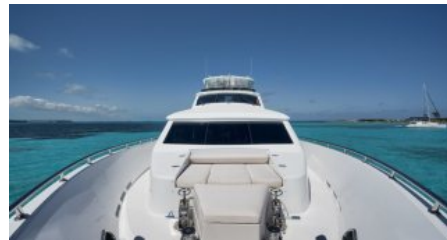

[More photos](#)

ENQUIRE NOW

+44 20 45 773 007
+1 646 905 0707
+33 749 41 21 53
+971 58 916 7360

info@yachthunter.com
yachthunter.com

Scan the QR code for more information