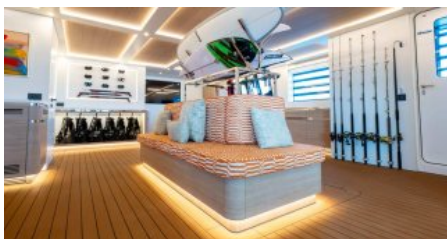

[More photos](#)

ENQUIRE NOW

+44 20 45 773 007
+33 749 41 21 53
+971 555 129 065
info@yachthunter.com
yachthunter.com

Scan the QR code for more information