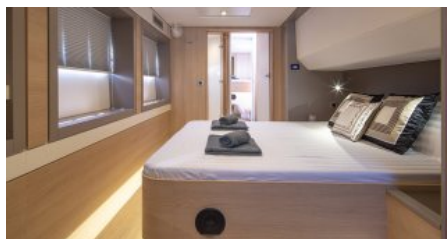

[More photos](#)

ENQUIRE NOW

+44 20 45 773 007
+1 646 905 0707
+33 749 41 21 53
+971 58 916 7360

info@yachthunter.com
yachthunter.com

Scan the QR code for more information