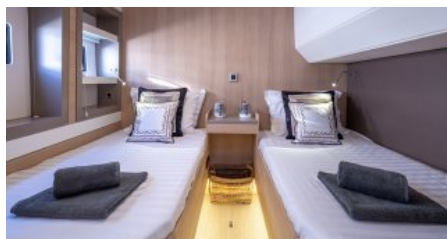

[More photos](#)

ENQUIRE NOW

+44 20 45 773 007
+1 646 905 0707
+33 749 41 21 53
+971 58 916 7360

info@yachthunter.com
yachthunter.com

Scan the QR code for more information