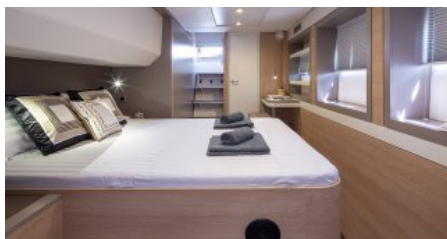

[More photos](#)

ENQUIRE NOW

+44 20 45 773 007
+1 646 905 0707
+33 749 41 21 53
+971 58 916 7360

info@yachthunter.com
yachthunter.com

Scan the QR code for more information