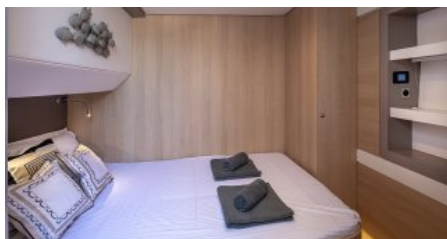

[More photos](#)

ENQUIRE NOW

+44 20 45 773 007
+1 646 905 0707
+33 749 41 21 53
+971 58 916 7360

info@yachthunter.com
yachthunter.com

Scan the QR code for more information