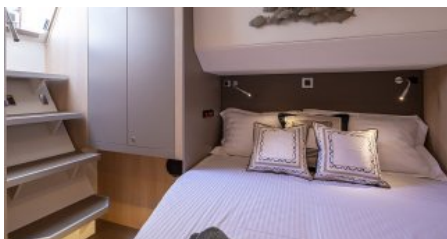

[More photos](#)

ENQUIRE NOW

+44 20 45 773 007
+1 646 905 0707
+33 749 41 21 53
+971 58 916 7360

info@yachthunter.com
yachthunter.com

Scan the QR code for more information