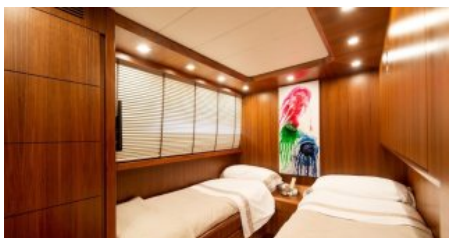

[More photos](#)

ENQUIRE NOW

+44 20 45 773 007
+1 646 905 0707
+33 749 41 21 53
+971 555 129 065

info@yachthunter.com
yachthunter.com

Scan the QR code for more information