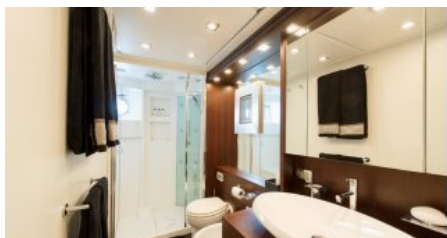

[More photos](#)

ENQUIRE NOW

+44 20 45 773 007
+1 646 905 0707
+33 749 41 21 53
+971 555 129 065

info@yachthunter.com
yachthunter.com

Scan the QR code for more information