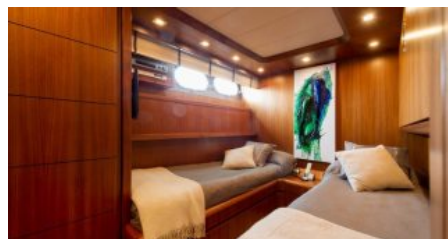

[More photos](#)

ENQUIRE NOW

+44 20 45 773 007
+1 646 905 0707
+33 749 41 21 53
+971 555 129 065

info@yachthunter.com
yachthunter.com

Scan the QR code for more information