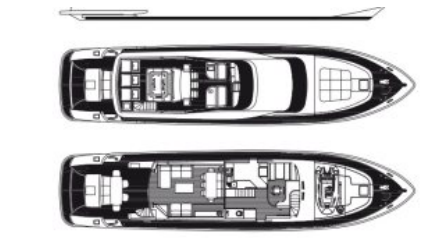

Yacht Name:

LEX

**PRICE FROM
€ 48 000 PER WEEK**

YEAR BUILT / REFIT
2007 / 2018

CABINS
4

LENGTH
26m./(84'4")

CREW
4

BUILDER
Maiora

CHARTER DESTINATIONS
Spain

GUESTS
10

YACHT TYPE
Motor

SPECIFICATION

DIMENSIONS

LENGTH
25,7m.
BEAM
5,8m.
DRAFT
1,8m.

CONFIGURATION

DOUBLE
2
TWIN
2
CONVERTIBLE
2

SPEED

CRUISING SPEED
20,0 knots
MAXIMUM SPEED
24,0 knots

AMENITIES

Air Conditioning, Wi-Fi

[More photos](#)

ENQUIRE NOW

+44 20 45 773 007
+1 646 905 0707
+33 749 41 21 53
+971 555 129 065

info@yachthunter.com
yachthunter.com