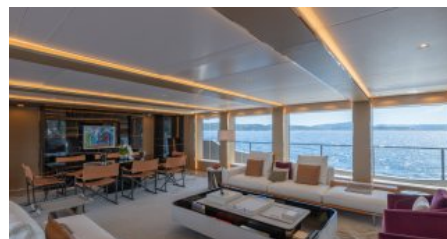

AMENITIES

Air Conditioning, Jacuzzi, Stabilisers at anchor, Stabilisers underway, WiFi

TENDERS & TOYS

Anvera 58' chase boat with 50kn speed 1 x Ribeye Tender 6.40m 1 x Rescue Tender 1 x Jet Ski Seadoo GTX 1 x Inflatable Banana (3 seats) 1 x Wake Board 1 x Water Ski Set 1 x Jobe Inflatable Tube 4 x Stand Up Paddle Board 1 x Family Stand Up Paddle Board (for 4 -5 persons) 2 x Seabob S 5 1 x Flite Board eFoil 1 x Jobe Floating Chair 1 x Aquaglide Pool (Jelly fish protection pool) The chase boat is commercially registered and allowed to cruise up to 60 nm from safe haven - specific itineraries including longer crossings might request that the chase boat will have to do another routing than LEL and be underway for a day more.