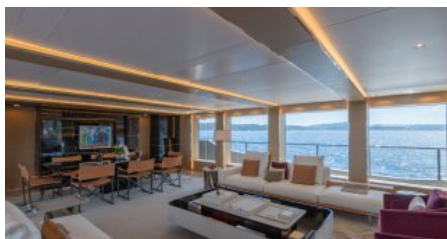

[More photos](#)

ENQUIRE NOW

+44 20 45 773 007
+33 749 41 21 53
+971 555 129 065
info@yachthunter.com
yachthunter.com

Scan the QR code for more information