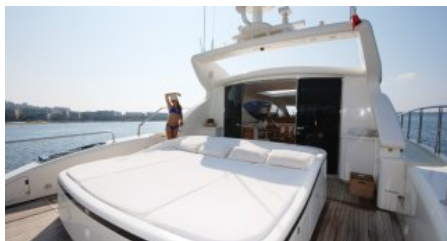

Yacht Name:

**LADY SPLASH****PRICE FROM  
€ 29 000 PER WEEK**YEAR BUILT  
2006LENGTH  
24m./(78'9")BUILDER  
Leopard (Arno)GUESTS  
6CABINS  
3CREW  
2CHARTER DESTINATIONS  
MediterraneanYACHT TYPE  
Motor**SPECIFICATION****DIMENSIONS**LENGTH  
24,0m.  
BEAM  
1,0m.  
DRAFT  
6,0m.**CONFIGURATION**DOUBLE  
2  
TWIN  
1**SPEED**CRUISING SPEED  
25,0 knots  
MAXIMUM SPEED  
30,0 knots**AMENITIES**

Air Conditioning

**TENDERS & TOYS**

1 x Tender Zodiac Pro Jet 350 Yamaha 1 x Jet ski Sea Doo Spark 2014 (2 seated)

[More photos](#)

ENQUIRE NOW

**+44 20 45 773 007**  
**+1 646 905 0707**  
**+33 749 41 21 53**  
**+971 58 916 7360**