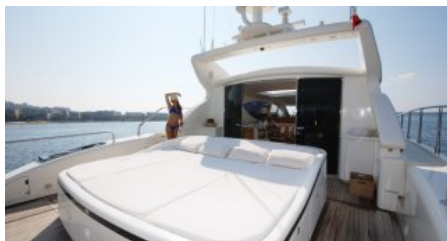

Yacht Name:

LADY SPLASH**PRICE FROM
€ 29 000 PER WEEK**YEAR BUILT
2006LENGTH
24m./(78'9")BUILDER
LeopardGUESTS
6CABINS
3CREW
2CHARTER DESTINATIONS
FranceYACHT TYPE
Motor**SPECIFICATION****DIMENSIONS**LENGTH
24,0m.
BEAM
6,1m.
DRAFT
1,0m.**CONFIGURATION**DOUBLE
2
TWIN
1**SPEED**CRUISING SPEED
25,0 knots
MAXIMUM SPEED
30,0 knots**AMENITIES**

Air Conditioning, Wi-Fi, Swimming platform, Sunpads

TOYS

1 x 2 seat Sea Doo 2014 Jet-Ski, 1 x 2 seat Sea Doo 2014 Jet-Ski

[More photos](#)

ENQUIRE NOW

+44 20 45 773 007
+1 646 905 0707
+33 749 41 21 53
+971 555 129 065