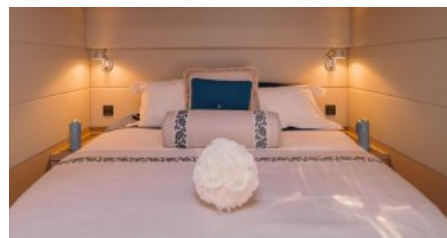

[More photos](#)

ENQUIRE NOW

+44 20 45 773 007
+33 749 41 21 53
+971 555 129 065
info@yachthunter.com
yachthunter.com

Scan the QR code for more information