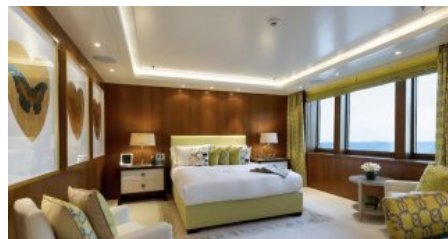

[More photos](#)

ENQUIRE NOW

+44 20 45 773 007
+1 646 905 0707
+33 749 41 21 53
+971 555 129 065

info@yachthunter.com
yachthunter.com

Scan the QR code for more information