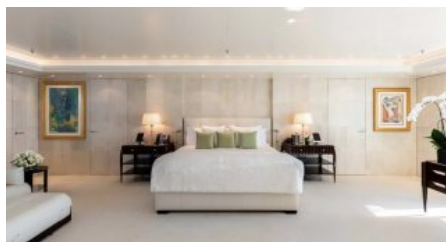

[More photos](#)

ENQUIRE NOW

+44 20 45 773 007
+1 646 905 0707
+33 749 41 21 53
+971 555 129 065

info@yachthunter.com
yachthunter.com

Scan the QR code for more information