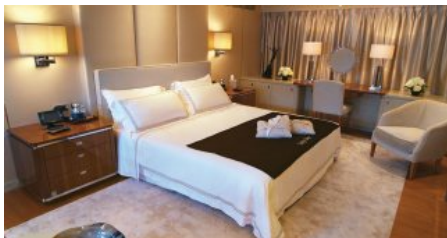

[More photos](#)

ENQUIRE NOW

+44 20 45 773 007
+1 646 905 0707
+33 749 41 21 53
+971 555 129 065

info@yachthunter.com
yachthunter.com

Scan the QR code for more information