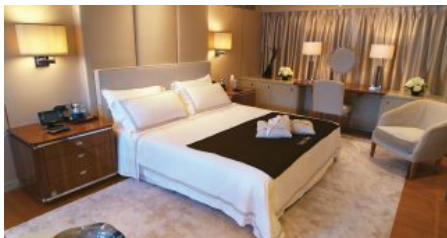

SPEED

CRUISING SPEED
13,5 knots
MAXIMUM SPEED
14,5 knots

AMENITIES

Air Conditioning, Jacuzzi, Stabilisers at anchor, Stabilisers underway, WiFi

TENDERS & TOYS

1 x 6.10m Naumatec tender with 2.8 diesel - 45 knots 1 x 3.60m Novourania tender with 40hp Yamaha 1 x Yamaha SuperJet 700 stand up jet ski (new 2019) 1 x Kawasaki 800 SXR stand up jet ski (new 2019) 2 x SeaDoo Spark jet skis 1 x Seabob 2 x one person tubes 1 x two person tube 1 x three person banana 2 x SUPs 2 x pairs of water skis Diving equipment Climbing wall Inflatable platforms for bathing & jet skis docking