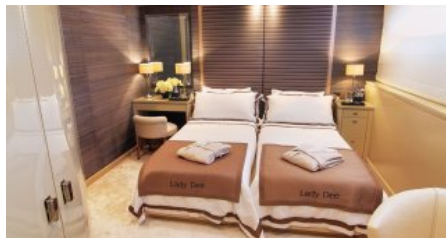

SPEED

CRUISING SPEED
13,5 knots
MAXIMUM SPEED
14,5 knots

AMENITIES

Air Conditioning, Jacuzzi, Stabilisers at anchor, Stabilisers underway, WiFi

TENDERS & TOYS

1 x 6.10m Naumatec tender with 2.8 diesel - 45 knots 1 x 3.60m Novourania tender with 40hp Yamaha 1 x Yamaha SuperJet 700 stand up jet ski (new 2019) 1 x Kawasaki 800 SXR stand up jet ski (new 2019) 2 x SeaDoo Spark jet skis 1 x Seabob 2 x one person tubes 1 x two person tube 1 x three person banana 2 x SUPs 2 x pairs of water skis Diving equipment Climbing wall Inflatable platforms for bathing & jet skis docking