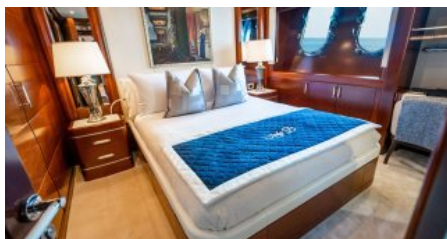

[More photos](#)

ENQUIRE NOW

+44 20 45 773 007
+1 646 905 0707
+33 749 41 21 53
+971 58 916 7360

info@yachthunter.com
yachthunter.com

Scan the QR code for more information