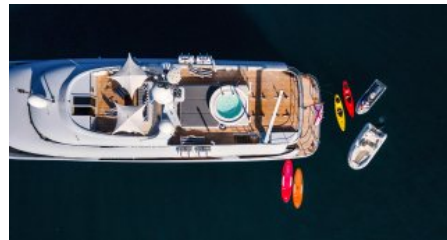

[More photos](#)

ENQUIRE NOW

+44 20 45 773 007
+33 749 41 21 53
+971 555 129 065
info@yachthunter.com
yachthunter.com

Scan the QR code for more information