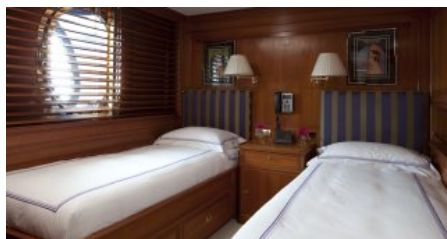

[More photos](#)

ENQUIRE NOW

+44 20 45 773 007
+1 646 905 0707
+33 749 41 21 53
+971 58 916 7360

info@yachthunter.com
yachthunter.com

Scan the QR code for more information