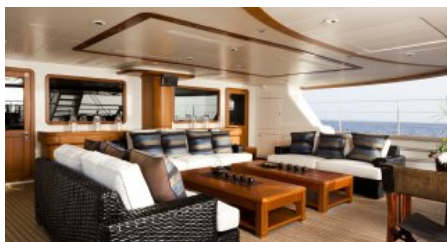

[More photos](#)

ENQUIRE NOW

+44 20 45 773 007
+1 646 905 0707
+33 749 41 21 53
+971 58 916 7360

info@yachthunter.com
yachthunter.com

Scan the QR code for more information