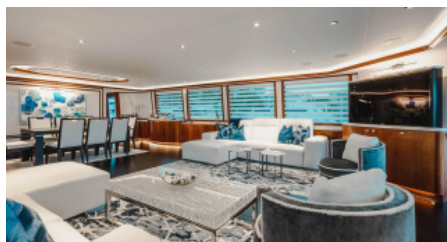

[More photos](#)

ENQUIRE NOW

+44 20 45 773 007
+33 749 41 21 53
+971 555 129 065
info@yachthunter.com
yachthunter.com

Scan the QR code for more information