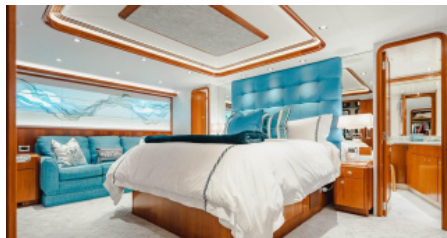

[More photos](#)

ENQUIRE NOW

+44 20 45 773 007
+33 749 41 21 53
+971 555 129 065
info@yachthunter.com
yachthunter.com

Scan the QR code for more information