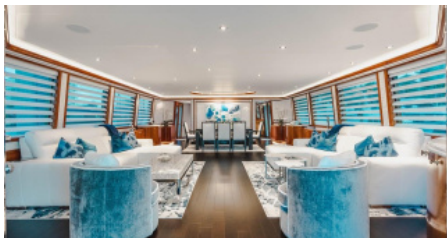

[More photos](#)

ENQUIRE NOW

+44 20 45 773 007
+33 749 41 21 53
+971 555 129 065
info@yachthunter.com
yachthunter.com

Scan the QR code for more information