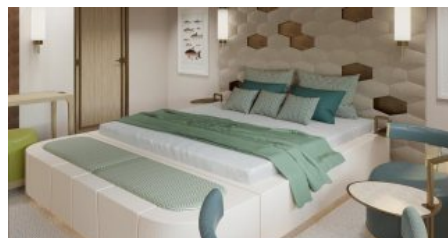

[More photos](#)

ENQUIRE NOW

+44 20 45 773 007
+1 646 905 0707
+33 749 41 21 53
+971 58 916 7360

info@yachthunter.com
yachthunter.com

Scan the QR code for more information