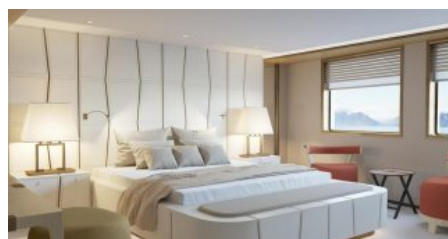

[More photos](#)

ENQUIRE NOW

+44 20 45 773 007
+1 646 905 0707
+33 749 41 21 53
+971 58 916 7360

info@yachthunter.com
yachthunter.com

Scan the QR code for more information