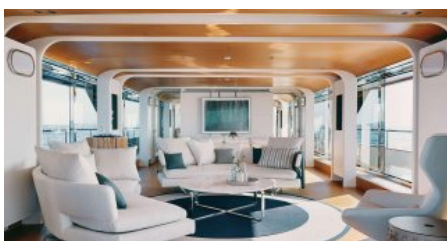

[More photos](#)

ENQUIRE NOW

+44 20 45 773 007
+1 646 905 0707
+33 749 41 21 53
+971 555 129 065

info@yachthunter.com
yachthunter.com

Scan the QR code for more information