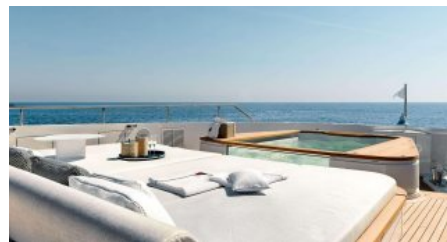

[More photos](#)

ENQUIRE NOW

+44 20 45 773 007
+1 646 905 0707
+33 749 41 21 53
+971 555 129 065

info@yachthunter.com
yachthunter.com

Scan the QR code for more information