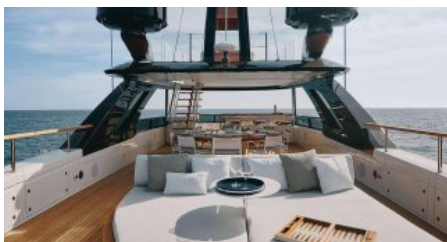

[More photos](#)

ENQUIRE NOW

+44 20 45 773 007
+1 646 905 0707
+33 749 41 21 53
+971 555 129 065

info@yachthunter.com
yachthunter.com

Scan the QR code for more information