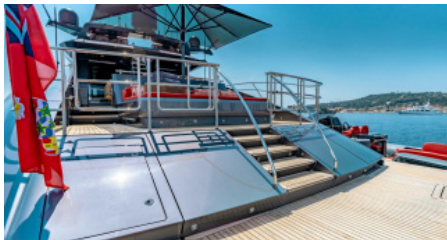

[More photos](#)

ENQUIRE NOW

+44 20 45 773 007
+33 749 41 21 53
+971 555 129 065
info@yachthunter.com
yachthunter.com

Scan the QR code for more information