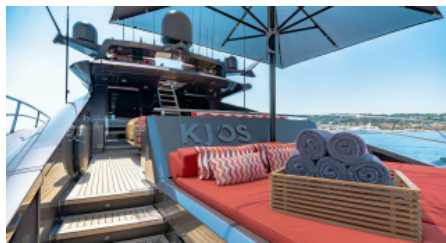

[More photos](#)

ENQUIRE NOW

+44 20 45 773 007
+33 749 41 21 53
+971 555 129 065
info@yachthunter.com
yachthunter.com

Scan the QR code for more information