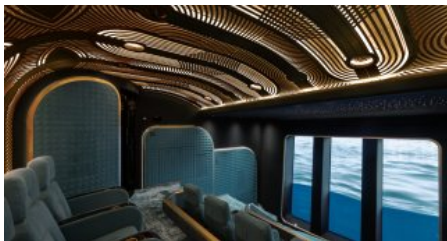

BUILDER
Lurssen

GUESTS
12

YACHT TYPE
Motor

SPECIFICATION

DIMENSIONS

LENGTH
122,0m.
BEAM
17,8m.
DRAFT
4,8m.

[More photos](#)

ENQUIRE NOW