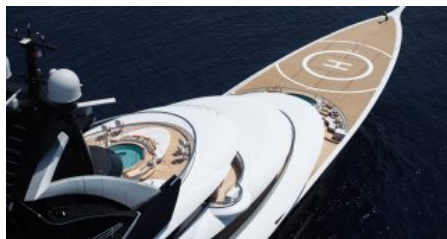

[More photos](#)

ENQUIRE NOW

+44 20 45 773 007
+1 646 905 0707
+33 749 41 21 53
+33 749 41 21 53

info@yachthunter.com
yachthunter.com

Scan the QR code for more information