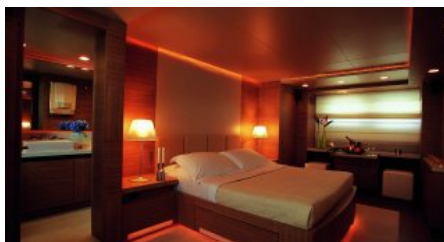

SPEED

CRUISING SPEED
20,0 knots
MAXIMUM SPEED
24,0 knots

AMENITIES

Air Conditioning, Stabilisers underway, WiFi

TENDERS & TOYS

1 x 5,3m Novurania with 150hp outboard 1 x 3,6m Novurania with 50hp outboard 1 x Seadoo RTX-X RS two seater 300hp 1 x Seabob F5S (2021) 1 x Stand up paddle Hula 8" 1 x Stand up paddle Hula 11" 1 x Towable double trouble tube (2021) 1 x Towable sofa, three seated (2022) Water-skis (2022) Tubes Canoe Fishing and snorkeling equipment