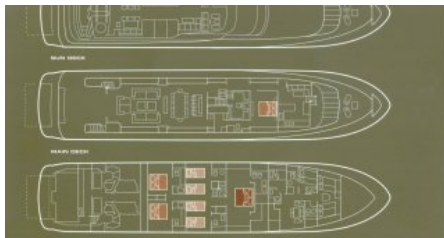

CHARTER DESTINATIONS
Mediterranean

GUESTS
12

YACHT TYPE
Motor

SPECIFICATION

DIMENSIONS

LENGTH
38,1m.
BEAM
7,4m.
DRAFT
1,8m.

CONFIGURATION

MASTER
1
DOUBLE
4
TWIN
2
PULLMAN
2

SPEED

CRUISING SPEED
20,0 knots
MAXIMUM SPEED
24,0 knots

AMENITIES

Air Conditioning, Stabilisers underway, WiFi

TENDERS & TOYS

1 x 5,3m Novurania with 150hp outboard 1 x 3,6m Novurania with 50hp outboard 1 x Seadoo RTX-X RS two seater 300hp 1 x Seabob F5S (2021) 1 x Stand up paddle Hula 8" 1 x Stand up paddle Hula 11" 1 x Towable double trouble tube (2021) 1 x Towable sofa, three seated (2022) Water-skis (2022) Tubes Canoe Fishing and snorkeling equipment