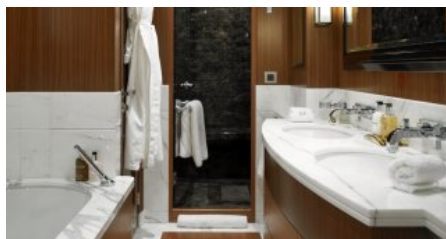

Tender: • 5m Castoldi Jet Tender 16 with Yanmar marine diesel engine type 4JH110 (2020) Turbo drive 224DD equipped with kevlar duct, stainless steel impeller and housing seating for 8 guests Toys: • 2 x Seabobs • 2 x Laser pico's • 2 x inflatable single man Kayaks • 1 x knee board • Water-skis • Inflatable toys: sofa up to 4 persons, rings, crocodile • Wakeboard • Kayaks • Paddleboards • Snorkeling equipment with wetsuits Note there are no jetskis on this list. These are strictly not permitted onboard Kathleen Anne and should be rented locally if requested.