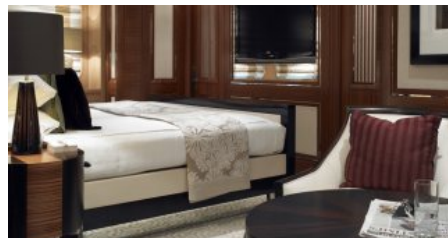

Tender: • 5m Castoldi Jet Tender 16 with Yanmar marine diesel engine type 4JH110 (2020) Turbo drive 224DD equipped with kevlar duct, stainless steel impeller and housing seating for 8 guests Toys: • 2 x Seabobs • 2 x Laser pico's • 2 x inflatable single man Kayaks • 1 x knee board • Water-skis • Inflatable toys: sofa up to 4 persons, rings, crocodile • Wakeboard • Kayaks • Paddleboards • Snorkeling equipment with wetsuits Note there are no jetskis on this list. These are strictly not permitted onboard Kathleen Anne and should be rented locally if requested.