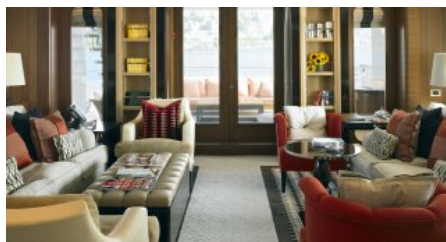

Tender: • 5m Castoldi Jet Tender 16 with Yanmar marine diesel engine type 4JH110 (2020) Turbo drive 224DD equipped with kevlar duct, stainless steel impeller and housing seating for 8 guests Toys: • 2 x Seabobs • 2 x Laser pico's • 2 x inflatable single man Kayaks • 1 x knee board • Water-skis • Inflatable toys: sofa up to 4 persons, rings, crocodile • Wakeboard • Kayaks • Paddleboards • Snorkeling equipment with wetsuits Note there are no jetskis on this list. These are strictly not permitted onboard Kathleen Anne and should be rented locally if requested.