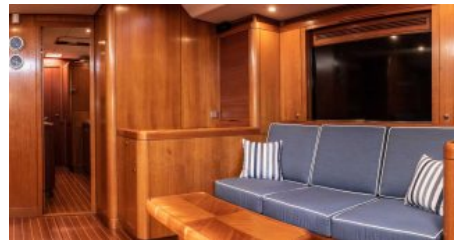

[More photos](#)

ENQUIRE NOW

+44 20 45 773 007

+1 646 905 0707

+33 749 41 21 53

+971 58 916 7360

info@yachthunter.com
yachthunter.com

Scan the QR code for more information