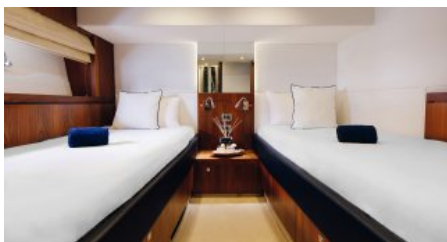

CHARTER DESTINATIONS
Africa & Arab gulf

GUESTS
6

YACHT TYPE
Motor

SPECIFICATION

DIMENSIONS

LENGTH
22,0m.
BEAM
5,4m.
DRAFT
1,5m.

SPEED

CRUISING SPEED
15,0 knots
MAXIMUM SPEED
22,0 knots