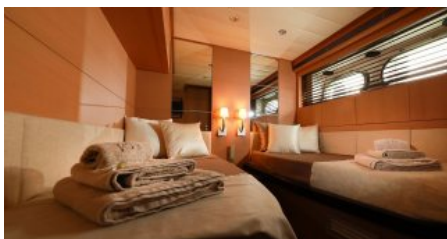

[More photos](#)

ENQUIRE NOW

+44 20 45 773 007
+1 646 905 0707
+33 749 41 21 53
+971 555 129 065

info@yachthunter.com
yachthunter.com

Scan the QR code for more information