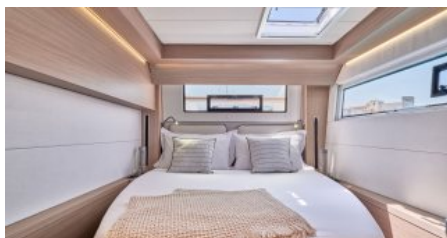

[More photos](#)

ENQUIRE NOW

+44 20 45 773 007

+1 646 905 0707

+33 749 41 21 53

+33 749 41 21 53

info@yachthunter.com

yachthunter.com

Scan the QR code for more information