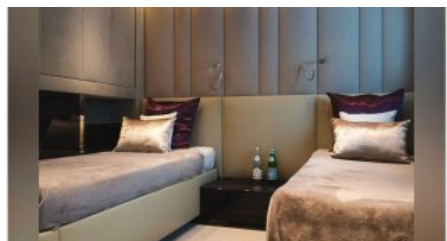

[More photos](#)

ENQUIRE NOW

+44 20 45 773 007
+1 646 905 0707
+33 749 41 21 53
+971 58 916 7360

info@yachthunter.com
yachthunter.com

Scan the QR code for more information