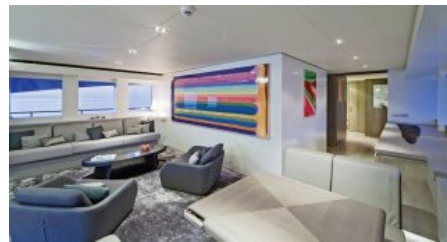

CRUISING SPEED
16,0 knots
MAXIMUM SPEED
25,0 knots

AMENITIES

Air Conditioning, Gym, Jacuzzi, Stabilisers at anchor, WiFi

TENDERS & TOYS

TENDERS: 9.44m Iguana X100 chase tender 6.5m yachtwerft meyer jet custom tender WATERSPORTS: 2 x Yamaha 1100 fx cruiser wave runner Yamaha stand up jet ski Jet Surf 2 x Seabobs Pedalboard 8 person banana Jobe tribal towable for 3 people Jobe wake board Slalom adult ski Training skis Intermediate skis Jobe crusher tubes(doughnuts) x 2 3 person shark 3 person doughnut 1 person doughnut x 2 F1 inflatable racer for kids Windsurfer 2 person inflatable kayak 1 person inflatable kayak 2 x inflatable stand up paddleboards Dive gear for 4 persons including 6 cylinders Snorkelling equipment for 12 persons ONBOARD GYM: Treadmill Exercise bike TRX Miscellaneous Gym Equipment