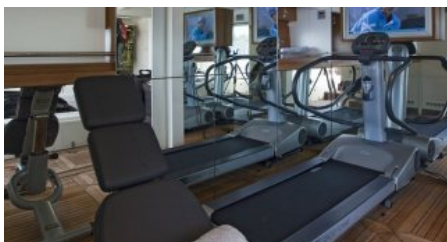

CRUISING SPEED
16,0 knots
MAXIMUM SPEED
25,0 knots

AMENITIES

Air Conditioning, Gym, Jacuzzi, Stabilisers at anchor, WiFi

TENDERS & TOYS

TENDERS: 9.44m Iguana X100 chase tender 6.5m yachtwerft meyer jet custom tender WATERSPORTS: 2 x Yamaha 1100 fx cruiser wave runner Yamaha stand up jet ski Jet Surf 2 x Seabobs Pedalboard 8 person banana Jobe tribal towable for 3 people Jobe wake board Slalom adult ski Training skis Intermediate skis Jobe crusher tubes(doughnuts) x 2 3 person shark 3 person doughnut 1 person doughnut x 2 F1 inflatable racer for kids Windsurfer 2 person inflatable kayak 1 person inflatable kayak 2 x inflatable stand up paddleboards Dive gear for 4 persons including 6 cylinders Snorkelling equipment for 12 persons ONBOARD GYM: Treadmill Exercise bike TRX Miscellaneous Gym Equipment