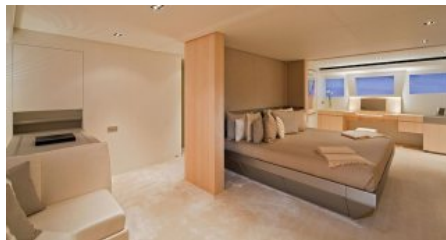

CRUISING SPEED
16,0 knots
MAXIMUM SPEED
25,0 knots

AMENITIES

Air Conditioning, Gym, Jacuzzi, Stabilisers at anchor, WiFi

TENDERS & TOYS

TENDERS: 9.44m Iguana X100 chase tender 6.5m yachtwerft meyer jet custom tender WATERSPORTS: 2 x Yamaha 1100 fx cruiser wave runner Yamaha stand up jet ski Jet Surf 2 x Seabobs Pedalboard 8 person banana Jobe tribal towable for 3 people Jobe wake board Slalom adult ski Training skis Intermediate skis Jobe crusher tubes(doughnuts) x 2 3 person shark 3 person doughnut 1 person doughnut x 2 F1 inflatable racer for kids Windsurfer 2 person inflatable kayak 1 person inflatable kayak 2 x inflatable stand up paddleboards Dive gear for 4 persons including 6 cylinders Snorkelling equipment for 12 persons ONBOARD GYM: Treadmill Exercise bike TRX Miscellaneous Gym Equipment