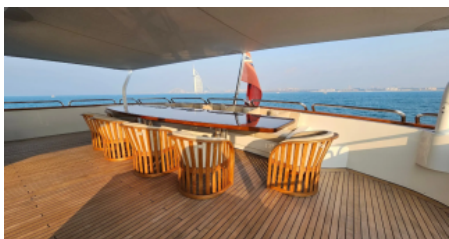

LOCATION SUMMER
Mediterranean
LOCATION WINTER
Africa & Arab gulf

GUESTS
12

YACHT TYPE
Motor

SPECIFICATION

DIMENSIONS

LENGTH
63,8m.
BEAM
10,4m.
DRAFT
3,9m.

SPEED

CRUISING SPEED
14,0 knots