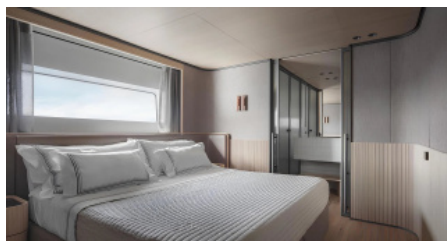

[More photos](#)

ENQUIRE NOW

+44 20 45 773 007
+33 749 41 21 53
+971 555 129 065
info@yachthunter.com
yachthunter.com

Scan the QR code for more information