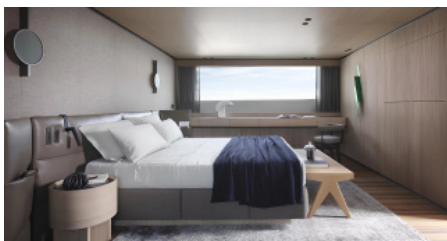

[More photos](#)

ENQUIRE NOW

+44 20 45 773 007
+33 749 41 21 53
+971 555 129 065
info@yachthunter.com
yachthunter.com

Scan the QR code for more information