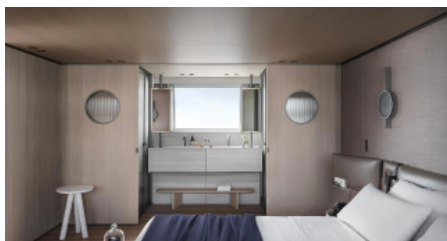

[More photos](#)

ENQUIRE NOW

+44 20 45 773 007
+33 749 41 21 53
+971 555 129 065
info@yachthunter.com
yachthunter.com

Scan the QR code for more information