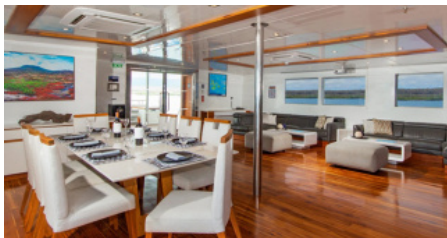

[More photos](#)

ENQUIRE NOW

+44 20 45 773 007
+33 749 41 21 53
+971 555 129 065
info@yachthunter.com
yachthunter.com

Scan the QR code for more information