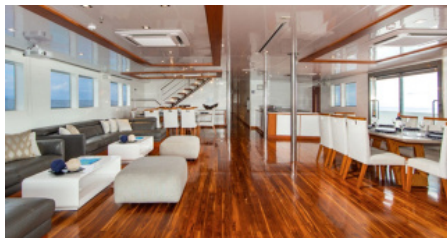

[More photos](#)

ENQUIRE NOW

+44 20 45 773 007
+33 749 41 21 53
+971 555 129 065
info@yachthunter.com
yachthunter.com

Scan the QR code for more information