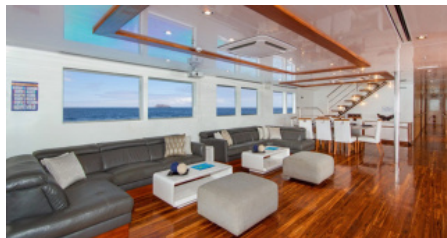

[More photos](#)

ENQUIRE NOW

+44 20 45 773 007
+33 749 41 21 53
+971 555 129 065
info@yachthunter.com
yachthunter.com

Scan the QR code for more information