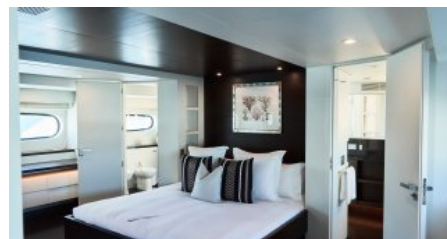

SPEED

CRUISING SPEED
12,0 knots
MAXIMUM SPEED
17,0 knots

AMENITIES

Air Conditioning, Jacuzzi, At-Anchor Stabilizers, Stabilizers Underway, Wi-Fi, Swimming platform, Deck Jacuzzi, Karaoke
TOYS

Waterslide, 1 x Seadoo Lounge Inflatable water toy, Fishing Gear; Fishing Equipment, Snorkeling Gear; Snorkelling Equipment, 1 x Seadoo Lounge Inflatable water toy