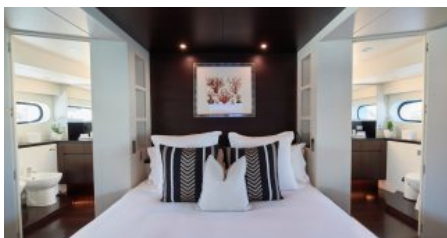

[More photos](#)

ENQUIRE NOW

+44 20 45 773 007
+1 646 905 0707
+33 749 41 21 53
+971 555 129 065

info@yachthunter.com
yachthunter.com

Scan the QR code for more information