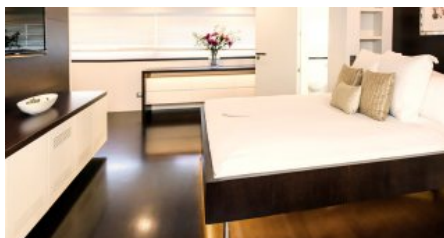

[More photos](#)

ENQUIRE NOW

+44 20 45 773 007
+1 646 905 0707
+33 749 41 21 53
+971 555 129 065

info@yachthunter.com
yachthunter.com

Scan the QR code for more information