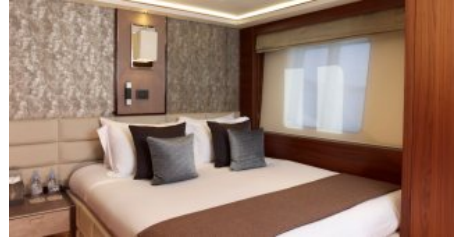

[More photos](#)

ENQUIRE NOW

+44 20 45 773 007
+1 646 905 0707
+33 749 41 21 53
+971 58 916 7360

info@yachthunter.com
yachthunter.com

Scan the QR code for more information