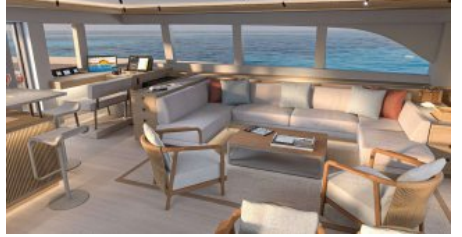

SPEED

CRUISING SPEED
9,0 knots

AMENITIES

Starlink, Outdoor Shower, Wi-Fi, Swimming platform, Sunpads, Air Conditioning

TOYS

Kneeboard, Snorkeling Gear; Snorkelling Equipment, Wakeboard, Scuba Diving, Towable Toys, Seabob, efoil foilboard, stand up paddleboard