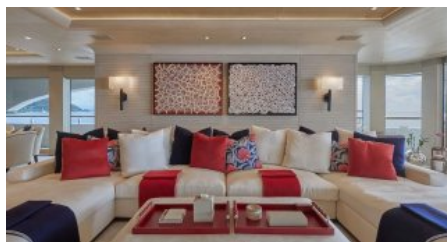

[More photos](#)

ENQUIRE NOW

+44 20 45 773 007
+33 749 41 21 53
+971 555 129 065
info@yachthunter.com
yachthunter.com

Scan the QR code for more information