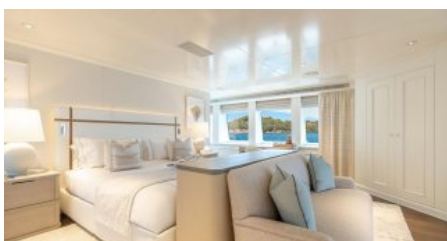

[More photos](#)

ENQUIRE NOW

+44 20 45 773 007
+33 749 41 21 53
+971 555 129 065
info@yachthunter.com
yachthunter.com

Scan the QR code for more information