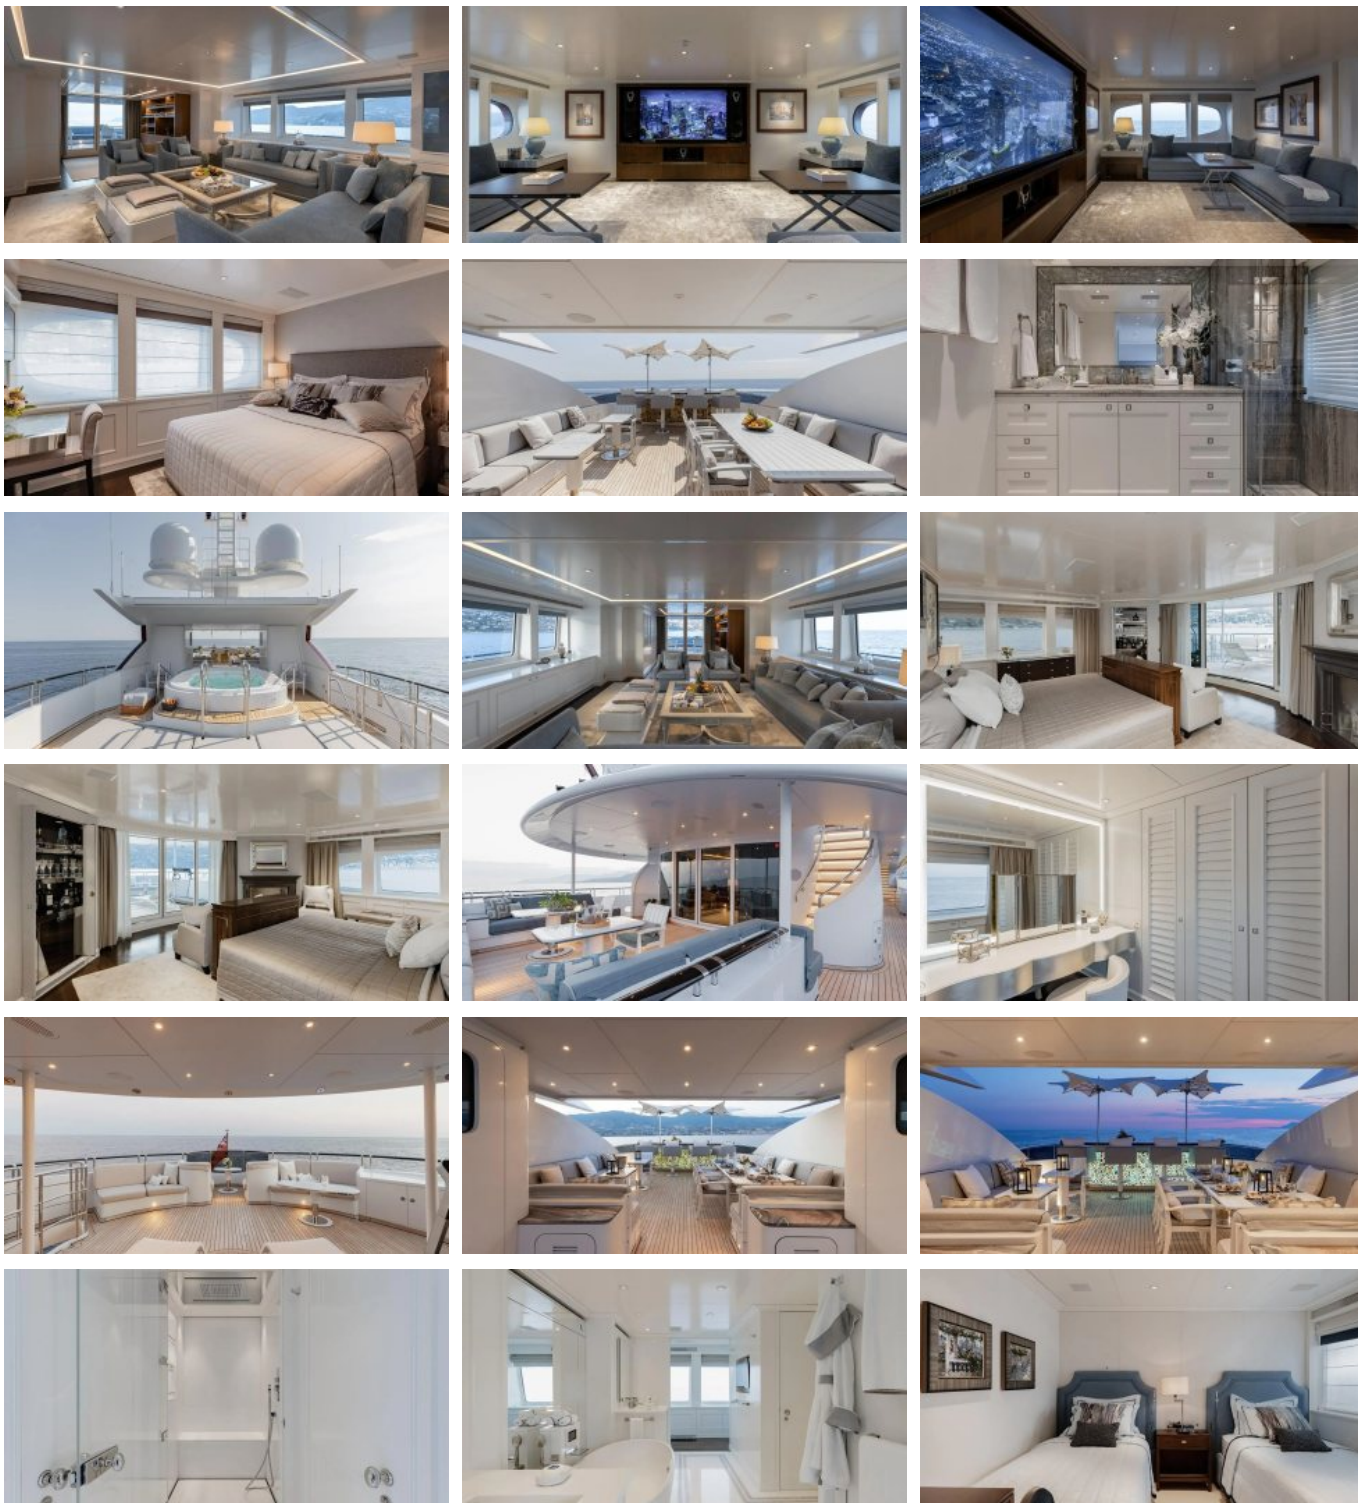

[More photos](#)

ENQUIRE NOW

+44 20 45 773 007
+1 646 905 0707
+33 749 41 21 53
+971 58 916 7360

info@yachthunter.com
yachthunter.com

Scan the QR code for more information