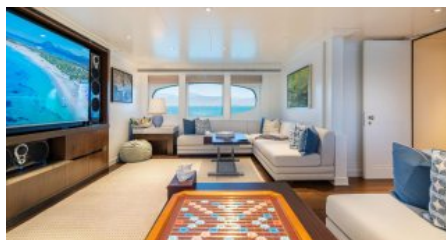

[More photos](#)

ENQUIRE NOW

+44 20 45 773 007
+33 749 41 21 53
+971 555 129 065
info@yachthunter.com
yachthunter.com

Scan the QR code for more information