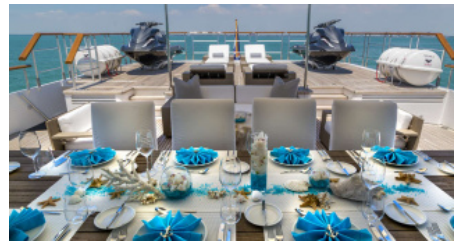

[More photos](#)

ENQUIRE NOW

+44 20 45 773 007
+33 749 41 21 53
+971 555 129 065
info@yachthunter.com
yachthunter.com

Scan the QR code for more information