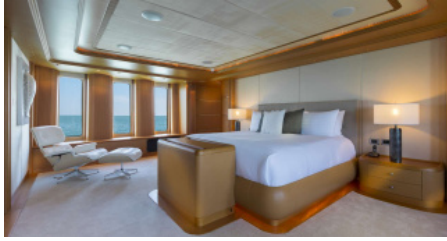

[More photos](#)

ENQUIRE NOW

+44 20 45 773 007
+33 749 41 21 53
+971 555 129 065
info@yachthunter.com
yachthunter.com

Scan the QR code for more information