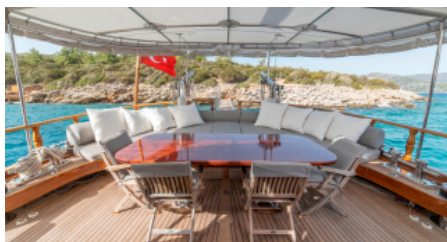

[More photos](#)

ENQUIRE NOW

+44 20 45 773 007

+33 749 41 21 53

+971 555 129 065

info@yachthunter.com

yachthunter.com

Scan the QR code for more information