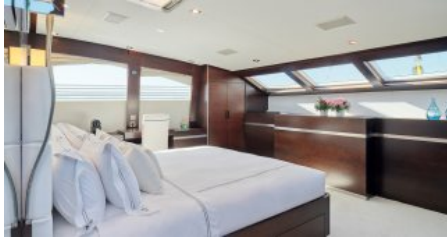

SPEED

CRUISING SPEED
24,0 knots
MAXIMUM SPEED
27,0 knots

AMENITIES

Air Conditioning, Jacuzzi, Stabilisers at anchor, Stabilisers underway, WiFi

TENDERS & TOYS

5.4 Novurania Equator with 220hp Outboard 1 Jetski Sea Doo 250hp 4 Seabob F5SR equipped with camera 2 eFoil Surfboards 2 SUP Inflatable Canape 2 Inflatable Rings 3 Wakeboards Water skis: Adult and Kids sizes Snorkeling material: adult and kids sizes