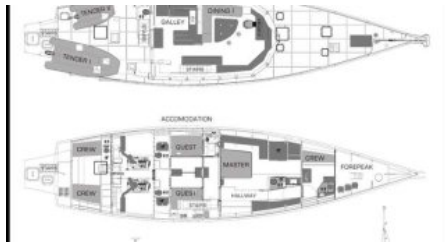

[More photos](#)

ENQUIRE NOW

+44 20 45 773 007
+1 646 905 0707
+33 749 41 21 53
+971 58 916 7360
info@yachthunter.com
yachthunter.com

Scan the QR code for more information