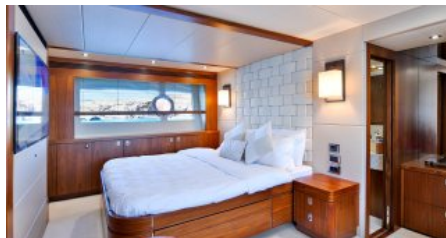

[More photos](#)

ENQUIRE NOW

+44 20 45 773 007
+33 749 41 21 53
+971 555 129 065
info@yachthunter.com
yachthunter.com

Scan the QR code for more information