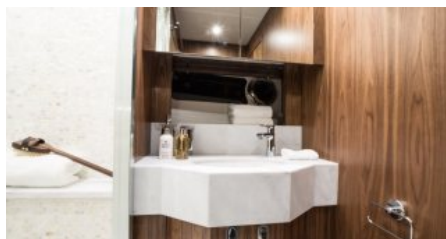

[More photos](#)

ENQUIRE NOW

+44 20 45 773 007
+1 646 905 0707
+33 749 41 21 53
+971 58 916 7360

info@yachthunter.com
yachthunter.com

Scan the QR code for more information