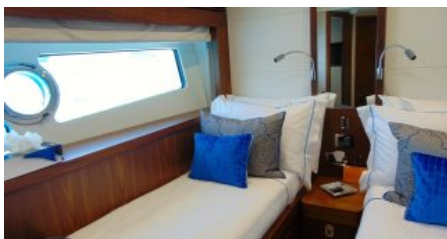

CHARTER DESTINATIONS
Mediterranean

GUESTS
8

YACHT TYPE
Motor

SPECIFICATION

DIMENSIONS

LENGTH
23,0m.
BEAM
5,7m.
DRAFT
1,6m.

CONFIGURATION

DOUBLE
3
TWIN
1