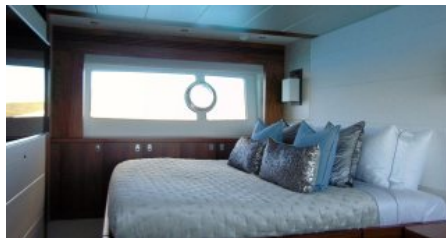

CHARTER DESTINATIONS
Mediterranean

GUESTS
8

YACHT TYPE
Motor

SPECIFICATION

DIMENSIONS

LENGTH
23,0m.
BEAM
5,7m.
DRAFT
1,6m.

CONFIGURATION

DOUBLE
3
TWIN
1