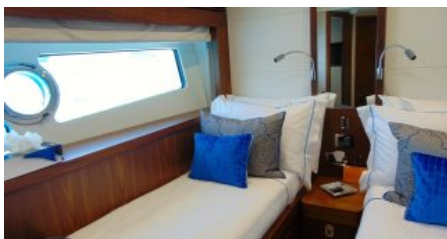

Yacht Name:

'GLASAX'

PRICE FROM
€ 35 000 PER WEEKYEAR BUILT
2016CABINS
4LENGTH
23m./(75'5")CREW
2BUILDER
SunseekerCHARTER DESTINATIONS
MediterraneanGUESTS
8YACHT TYPE
Motor**SPECIFICATION****DIMENSIONS**LENGTH
23,0m.
BEAM
5,7m.
DRAFT
1,6m.**CONFIGURATION**DOUBLE
3
TWIN
1**SPEED**CRUISING SPEED
20,0 knots
MAXIMUM SPEED
34,0 knots**AMENITIES**

Air Conditioning, Stabilisers underway, WiFi, Stabilisers at anchor

TENDERS & TOYS

New Water sports Equipment. - Stand Up Paddle Boards - Wakeboards - Wakeskis - Towables - Buoyancy aids - Fliteboard

[More photos](#)