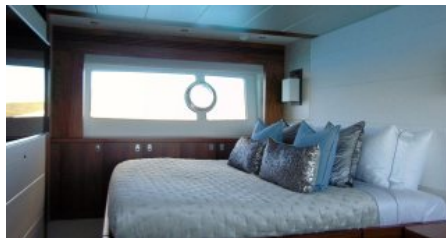

[More photos](#)

ENQUIRE NOW

+44 20 45 773 007
+1 646 905 0707
+33 749 41 21 53
+971 58 916 7360

info@yachthunter.com
yachthunter.com

Scan the QR code for more information