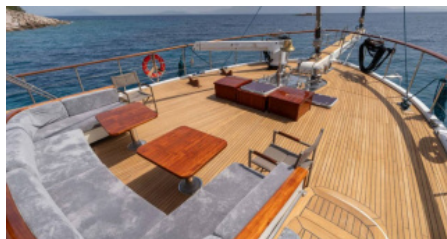

[More photos](#)

ENQUIRE NOW

+44 20 45 773 007
+33 749 41 21 53
+971 555 129 065
info@yachthunter.com
yachthunter.com

Scan the QR code for more information