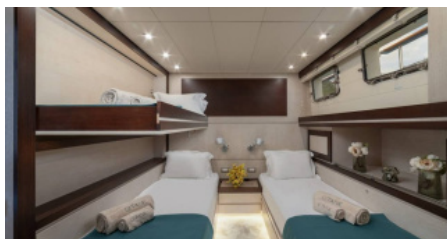

[More photos](#)

ENQUIRE NOW

+44 20 45 773 007
+33 749 41 21 53
+971 555 129 065
info@yachthunter.com
yachthunter.com

Scan the QR code for more information