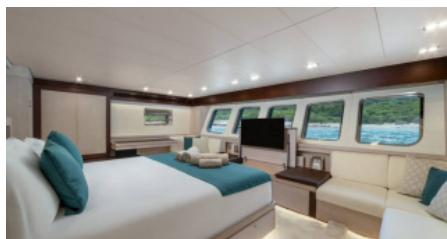

[More photos](#)

ENQUIRE NOW

+44 20 45 773 007
+33 749 41 21 53
+971 555 129 065
info@yachthunter.com
yachthunter.com

Scan the QR code for more information