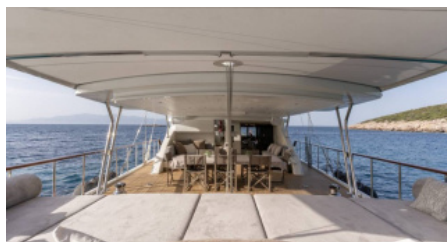

[More photos](#)

ENQUIRE NOW

+44 20 45 773 007
+33 749 41 21 53
+971 555 129 065
info@yachthunter.com
yachthunter.com

Scan the QR code for more information