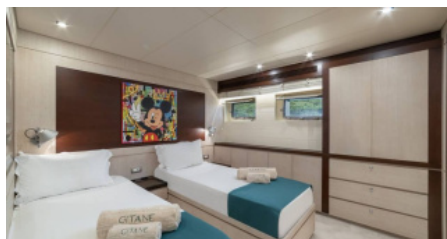

[More photos](#)

ENQUIRE NOW

+44 20 45 773 007
+33 749 41 21 53
+971 555 129 065
info@yachthunter.com
yachthunter.com

Scan the QR code for more information