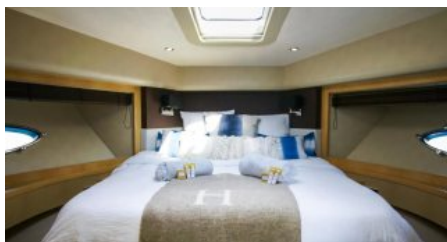

CHARTER DESTINATIONS  
Mediterranean

GUESTS  
8

YACHT TYPE  
Motor

**SPECIFICATION**

**DIMENSIONS**

LENGTH  
23,8m.  
BEAM  
5,6m.  
DRAFT  
1,7m.

**SPEED**

CRUISING SPEED  
32,0 knots