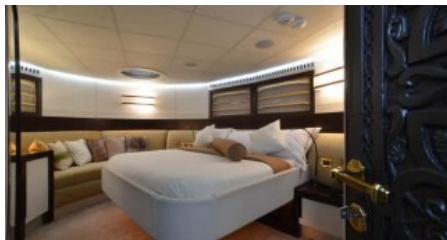

[More photos](#)

ENQUIRE NOW

+44 20 45 773 007
+1 646 905 0707
+33 749 41 21 53
+971 58 916 7360

info@yachthunter.com
yachthunter.com

Scan the QR code for more information